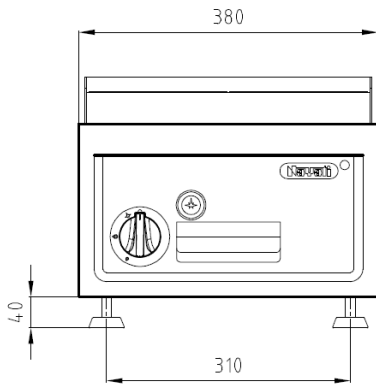

#### CONSTRUCTION

- External construction entirely with AISI 304.
- Top panel with 1.2 mm thickness. Orbital surface finishing: resistant toward scratches.
- Side panel with 1.2 mm deep-drawn surface.
- Front panel with 0.8 mm deep-drawn surface.
- Top panel with Orbital scratch-preventing finish.
- Rubber leg with 40 mm height
- Connector between Amicus product on the back.

#### OPTIONAL ACCESSORIES

- Extra lava stone bag of 6 kg.

**FRONT****TOP****SIDE**

\*Overall dimension in mm

**TECHNICAL DATA****External Dimensions**

Width	: 380 mm
Depth	: 600 mm
Height	: 260 mm

**Cooking Surface**

**Connections**

Gas	: DN 20 (3/4")
Water	: N/A
Drain	: N/A

**Heat & Steam Emissions**

Direct heat emission	: 2.45 kW
Latent heat emission	: 2.8 kW
Steam emission	: 4.12 kg/h

**PACKAGING DATA**

Width	: 410 mm
Depth	: 630 mm
Height	: 380 mm
Volume	: 0.10 m <sup>3</sup>