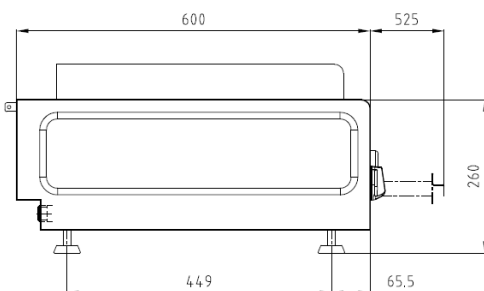

#### CONSTRUCTION

- External construction entirely with AISI 304.
- Top panel with 1.2 mm thickness. Orbital surface finishing: resistant toward scratches.
- Side panel with 1.2 mm deep-drawn surface.
- Front panel with 0.8 mm deep-drawn surface.
- Top panel with Orbital scratch-preventing finish.
- Rubber leg with 40 mm height
- Connector between Amicus product on the back.

#### OPTIONAL ACCESSORIES

- Extra lava stone bag of 6 kg.

**FRONT****TOP****SIDE**

\*Overall dimension in mm

**TECHNICAL DATA****External Dimensions**

Width	: 380 mm
Depth	: 600 mm
Height	: 260 mm

**Cooking Surface**

**Connections**

Gas	: DN 20 (3/4")
Water	: N/A
Drain	: N/A

**Heat & Steam Emissions**

Direct heat emission	: 2.45 kW
Latent heat emission	: 2.8 kW
Steam emission	: 4.12 kg/h

**PACKAGING DATA**

Width	: 410 mm
Depth	: 630 mm
Height	: 380 mm
Volume	: 0.10 m <sup>3</sup>