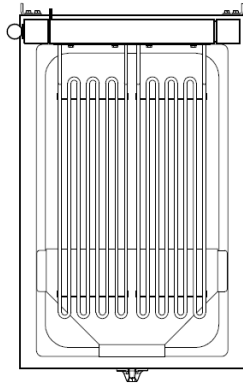

#### INCLUDED ACCESSORIES

- Lifting Hook
- Power cable, H07RN-F (3x 2.5 mm).
- Amicus joining clip.

#### OPTIONAL ACCESSORIES

- N/A

**FRONT**

**TOP**

**SIDE**

\*Overall dimension in mm

**TECHNICAL DATA**

External Dimensions

Width : 380 mm  
 Depth : 600 mm  
 Height : 260/360 mm

Cooking Surface

Cooking zones : 250 x 410 mm  
 Heating zones : 1  
 Control type : Modulating power control

Electrical Supply Data

Total connected load : 3.2 kW  
 Voltage : 230V, 1NPE AC / 50-60 Hz  
 Recommended fuse : 16 A (slow)

Connections

Water : N/A  
 Drain : N/A

Heat & Steam Emissions

Direct heat emission : 1.05 kW  
 Latent heat emission : 1.28 kW  
 Steam emission : 1.88 kg/h

PACKAGING DATA

Width : 410 mm  
 Depth : 630 mm  
 Height : 480 mm  
 Volume : 0.12 m<sup>3</sup>