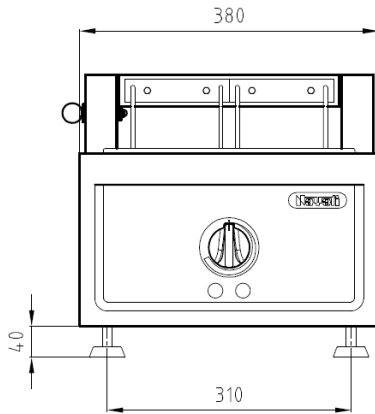

#### CONSTRUCTION

- External construction entirely with AISI 304.
- Top panel with 1.2 mm thickness. Orbital surface finishing: resistant toward scratches.
- Side panel with 1.2 mm deep-drawn surface.
- Front panel with 0.8 mm deep-drawn surface.
- Top panel with Orbital scratch-preventing finish.
- Rubber leg with 40 mm height
- Connector between Amicus product on the back.
- IPX4 water protection level.

#### OPTIONAL ACCESSORIES

- N/A

**FRONT**

**TOP**

**SIDE**

\*Overall dimension in mm

**TECHNICAL DATA**

External Dimensions

Width : 380 mm  
 Depth : 600 mm  
 Height : 260/360 mm

Cooking Surface

Cooking zones : 250 x 410 mm  
 Heating zones : 1  
 Control type : Modulating power control

Electrical Supply Data

Total connected load : 3.2 kW  
 Voltage : 230V, 1NPE AC / 50-60 Hz  
 Recommended fuse : 16 A (slow)

Connections

Water : N/A  
 Drain : N/A

Heat & Steam Emissions

Direct heat emission : 1.05 kW  
 Latent heat emission : 1.28 kW  
 Steam emission : 1.88 kg/h

PACKAGING DATA

Width : 410 mm  
 Depth : 630 mm  
 Height : 480 mm  
 Volume : 0.12 m<sup>3</sup>