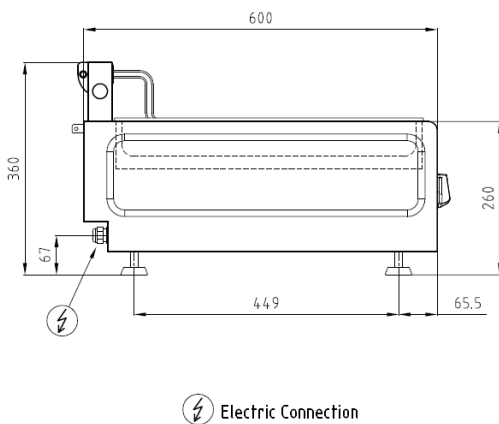

#### OPTIONAL ACCESSORIES

- N/A

**FRONT**

**TOP**

**SIDE**

\*Overall dimension in mm

**TECHNICAL DATA**

External Dimensions

Width : 380 mm  
 Depth : 600 mm  
 Height : 260/360 mm

Cooking Surface

Cooking zones : 250 x 410 mm  
 Heating zones : 1  
 Control type : Modulating power control

Electrical Supply Data

Total connected load : 3.2 kW  
 Voltage : 230V, 1NPE AC / 50-60 Hz  
 Recommended fuse : 16 A (slow)

Connections

Water : N/A  
 Drain : N/A

Heat & Steam Emissions

Direct heat emission : 1.05 kW  
 Latent heat emission : 1.28 kW  
 Steam emission : 1.88 kg/h

PACKAGING DATA

Width : 410 mm  
 Depth : 630 mm  
 Height : 480 mm  
 Volume : 0.12 m<sup>3</sup>