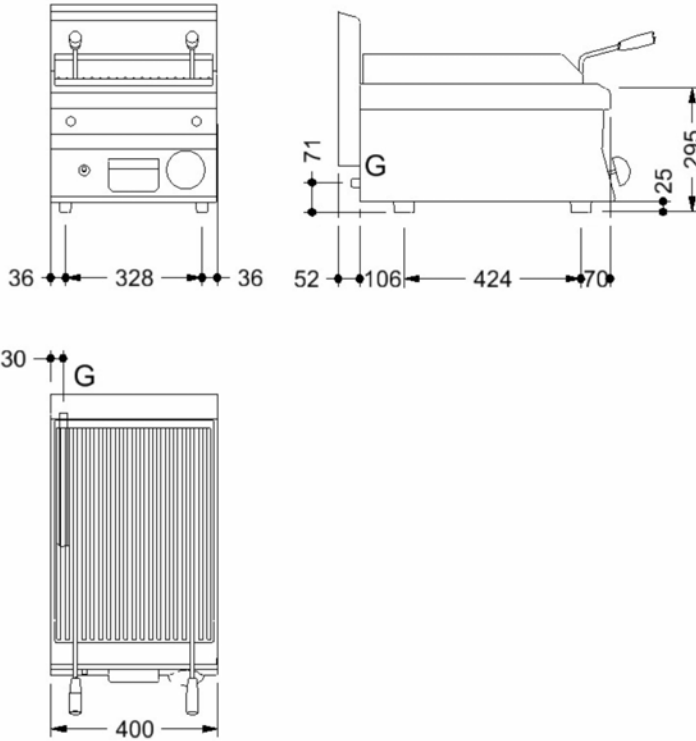

Family
COOKING EQUIPMENT STAR 60

Section
GAS CHARCOAL GRILLS

Model
GPL64G
Code
CR0853340

GAS CHARCGRILL

S/s gas char grill, charcoal support in s/s steel mesh, c/w 1 bag of lavastones. S/s burners with pilot burner and safety thermocouple. Gas cock with valve. Two levels adjustable grid. Extractable dripping fat drawer.

Technical data

Width mm:	400	Internal dim. oven mm:	
Depth mm:	650	Oven capacity:	
Height mm:	295	Oven power kW:	
Weight kg.:	44.00	Qty heating zones:	1 x 7 kW
Volume m ³ :	0.27	Plate dim. mm:	
Power supply:		Dim. heating zone mm:	370x515
Gas power kW:	7.00	Qty tank:	
Electric power kW:		Tank dim. mm:	
		Tank capacity l:	

Family
COOKING EQUIPMENT STAR 60

Section
GAS CHARCOAL GRILLS

Model
GPL64G
Code
CR0853340

GAS CHARCGRILL

Legend

(E) Socket 1:

(E) Socket 2:

(G) Gas: $\varnothing 1/2"$ -H=650mm